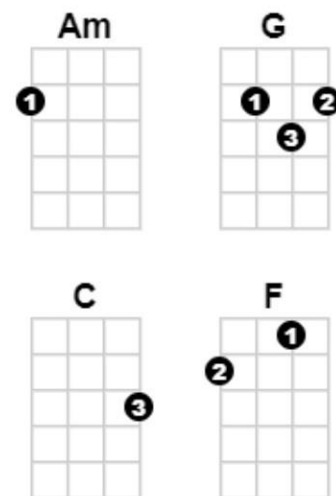

Riptide by Vance Joy

[Intro]

Am G C

Am G C

[Verse 1]

Am

G

C

G

C

To the dark side, I wanna be your left hand man

Am

G

C

I love you when you're singing that song, and I got a lump

Am

C

To the dark side, I wanna be your left hand man

Am

G

C

I love you when you're singing that song, and I got a lump

Am G C
In my throat, 'cause you're gonna sing the words wrong

[Interlude]

Am G C
Lady, running down to the riptide, taken away
Am G C
To the dark side, I wanna be your left hand man
Am G C
I love you when you're singing that song, and I got a lump
Am G C
In my throat, 'cause you're gonna sing the words wrong